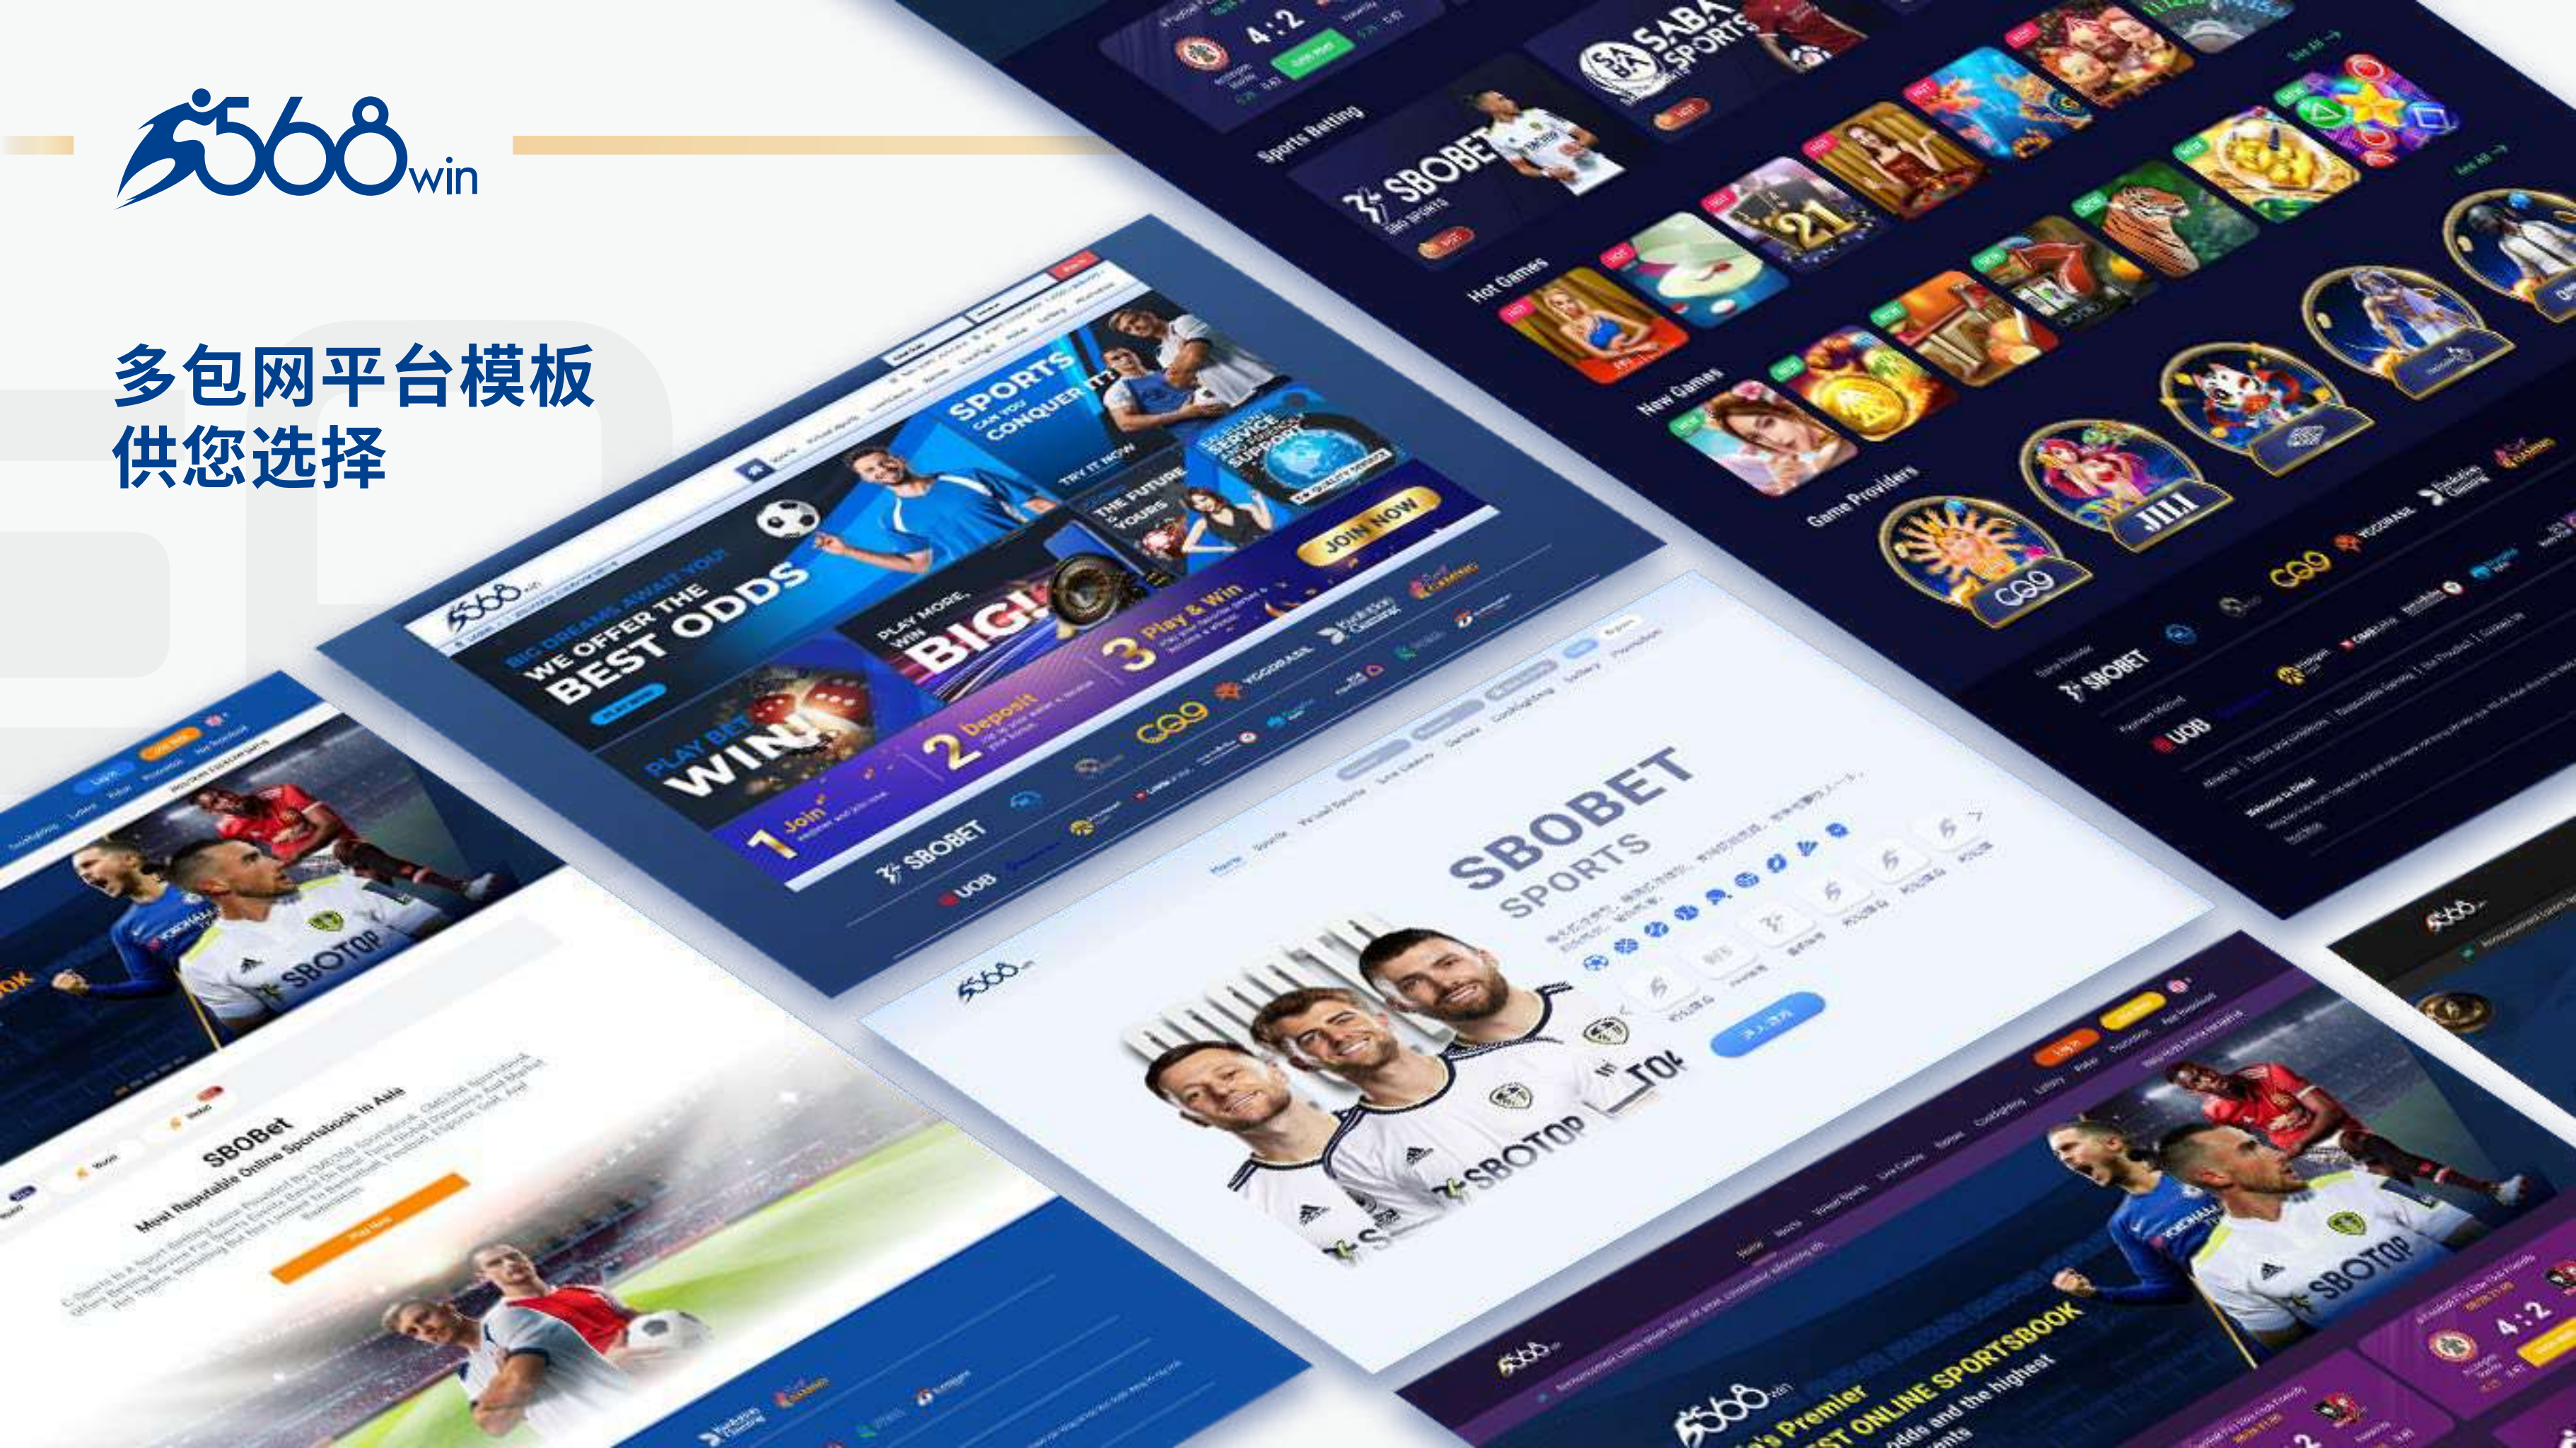

多包网平台模板 供您选择