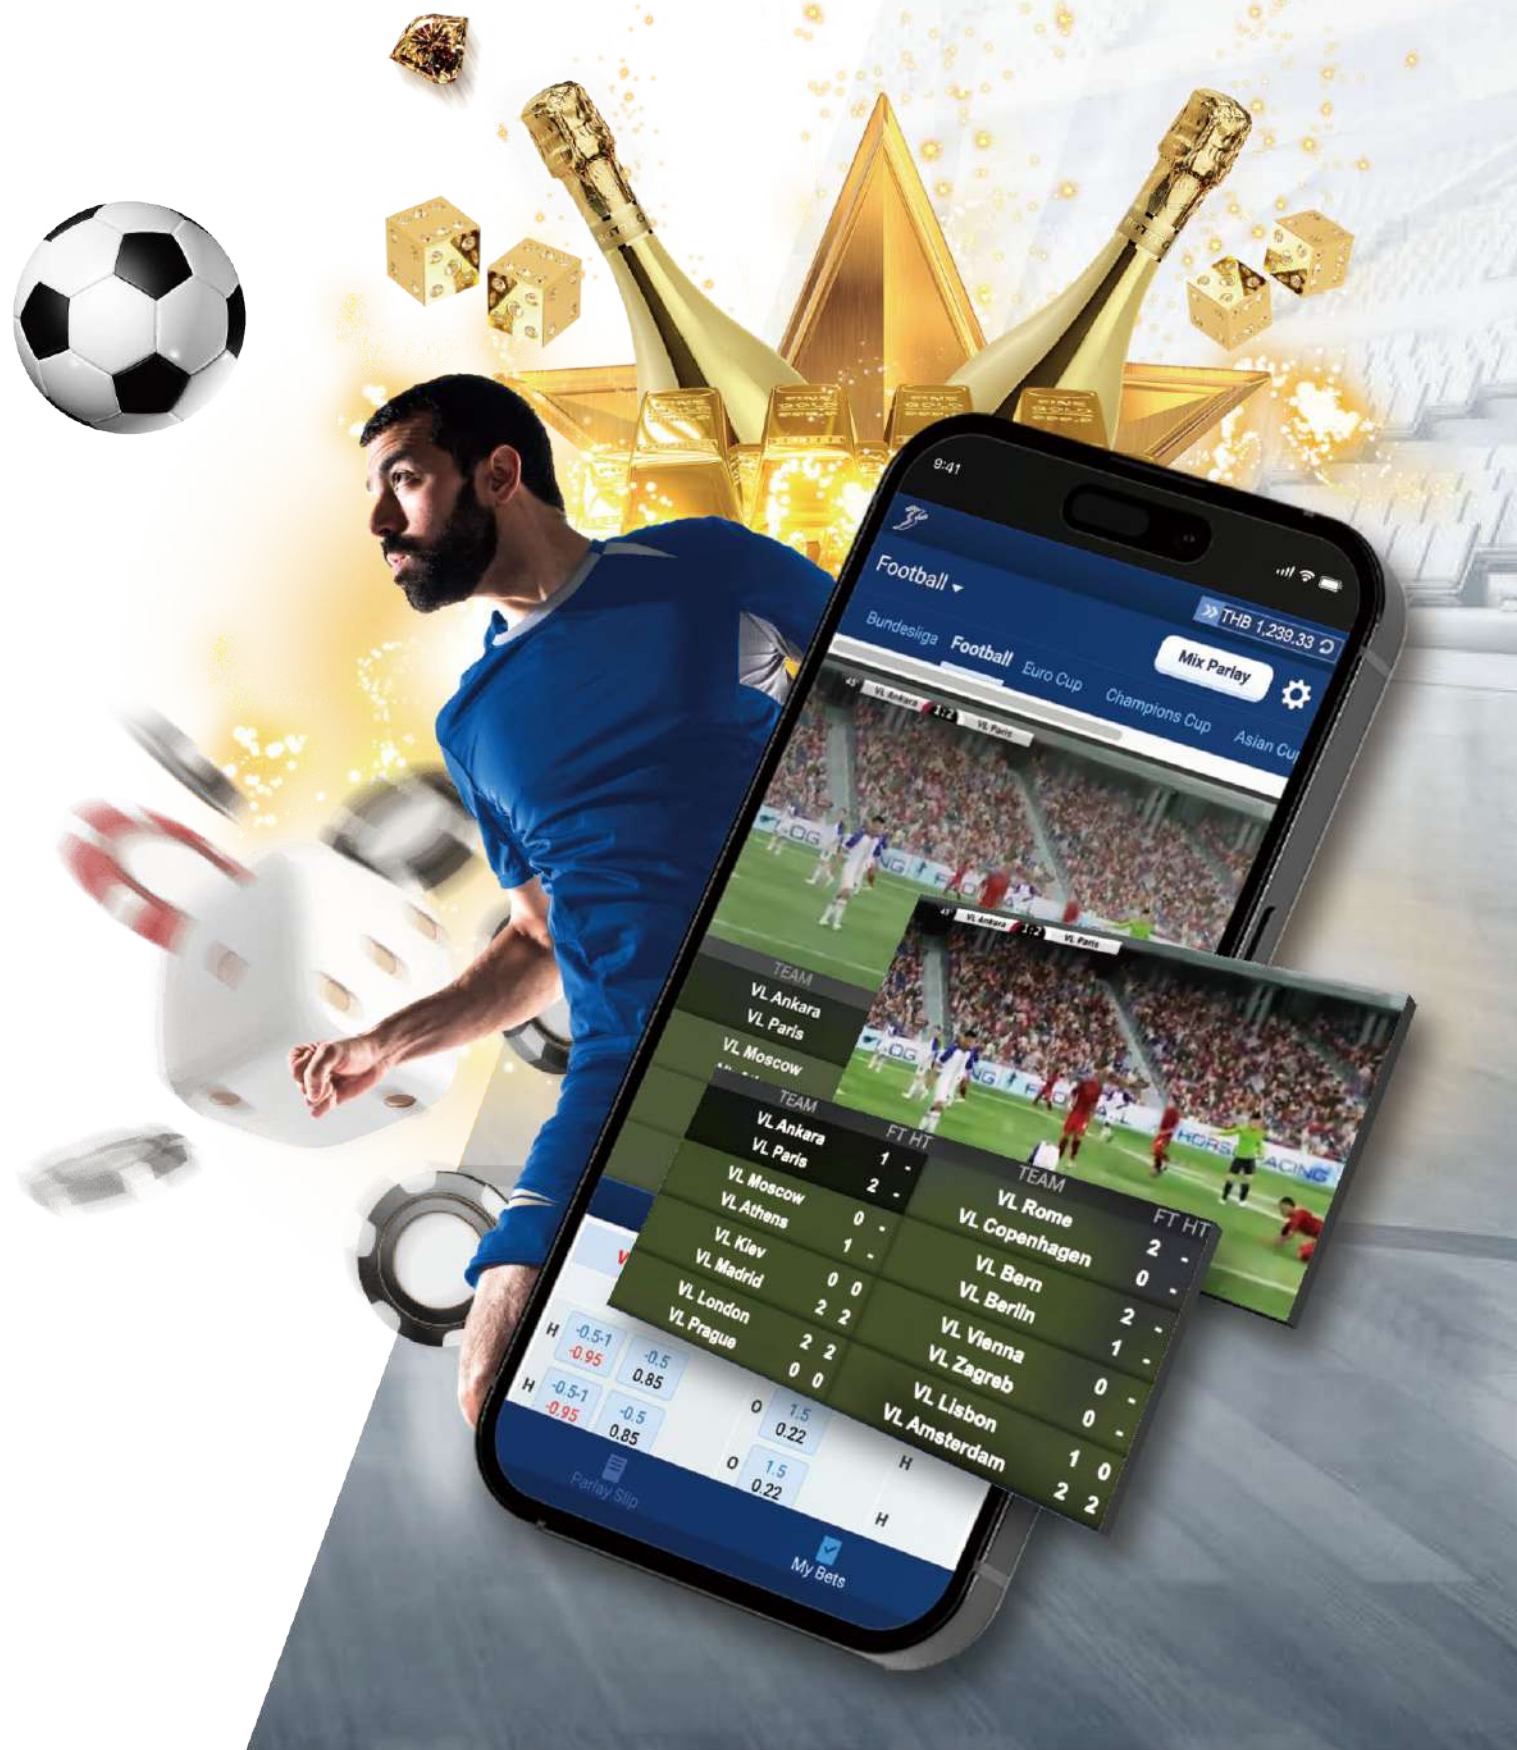

SBOBET 游戏

- 移动/桌面 (HTML5)
- 经典 SBO 游戏
- Funky Games

SBOBET 真人娱乐场

- 移动/桌面 (HTML5)
- 真人百家乐
- 现场轮盘赌
- 现场骰宝
- 活龙虎

SBO 虚拟运动

- 虚拟足球
- 虚拟篮球
- 欧洲杯
- 冠军杯
- 亚洲杯
- 专为亚洲玩家量身打造
- 在 SBOBET 中证明了非常好的表现

568Win 游戏

- 移动/桌面 (HTML5)
- 经典老虎机游戏

The image displays a composite of the SBOBET website interface and a player celebrating. The website interface includes a navigation bar with 'Home', 'Sports', 'Virtual Sports', 'Live Casino', and 'Games'. A 'Most Popular Events' sidebar lists matches like Croatia vs Morocco and Argentina vs France. The main content area shows 'SBO LIVE' and 'Early Market' sections with betting odds for various events, including the 'WORLD CUP 2022 (in Qatar)'. A 'Football - Handicap' pop-up window is visible, showing a bet for Croatia with a stake of 22 and a max payout of 45.32. In the foreground, a man in a blue soccer jersey is shouting with excitement while holding a soccer ball.