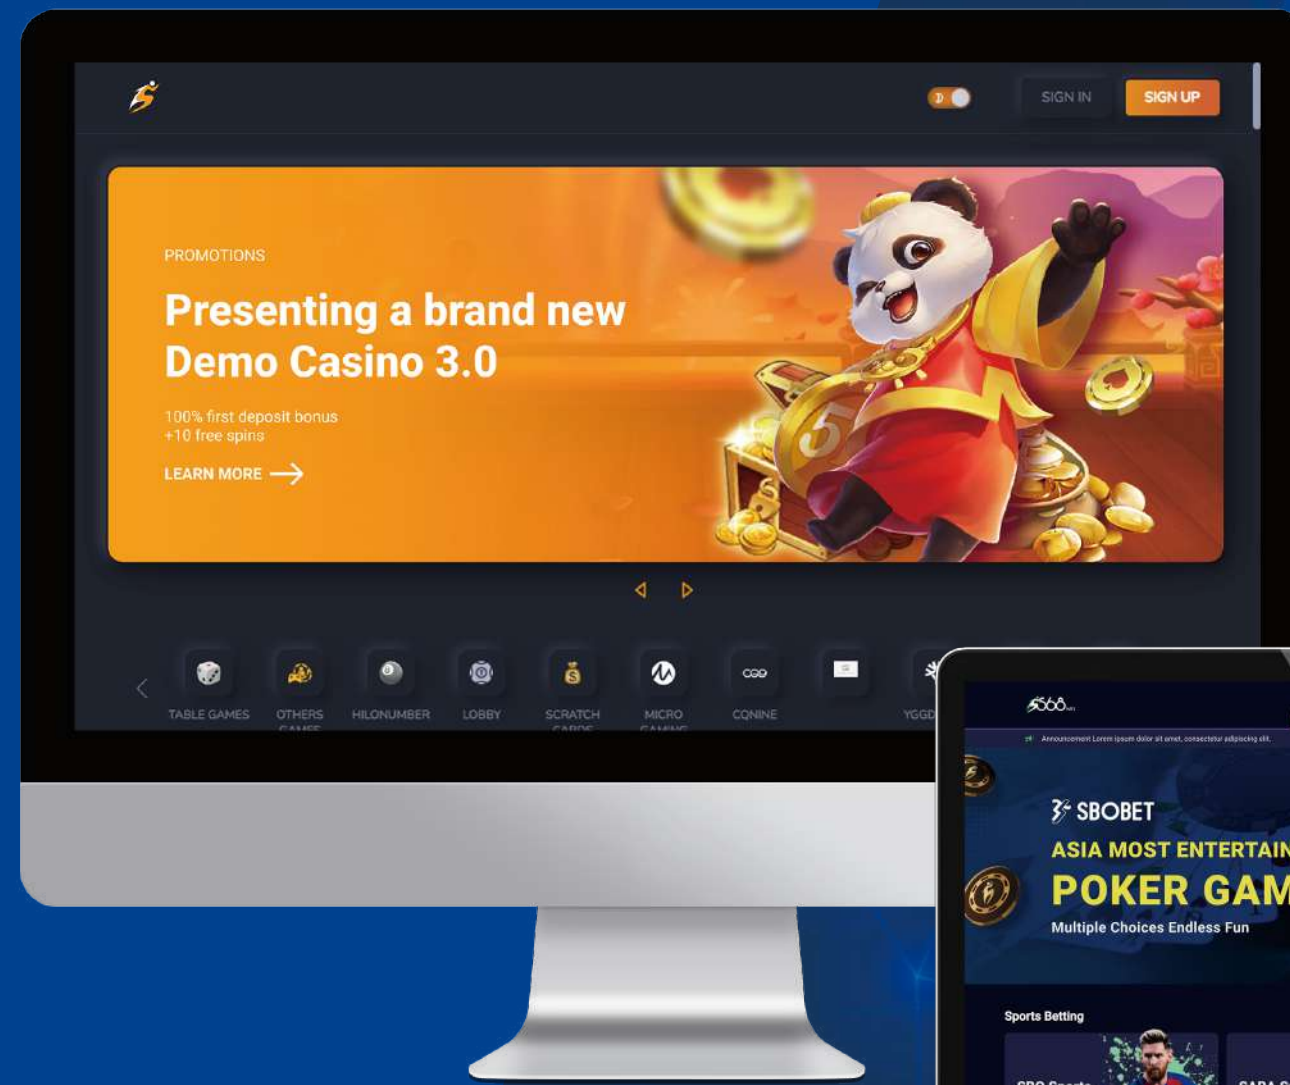

包网解决方案

简单易用的平台, 不仅适用于您的线上游戏业务,
也适用于您的玩家!

快速推出您的品牌!

- 只要 2 天网站快速上线!
- 亚洲多种支付解决方案
- 24/7 专家技术团队随时提供帮助
- 后台系统同时支持现金代理与信用代理
- 支持玩家推广活动设置