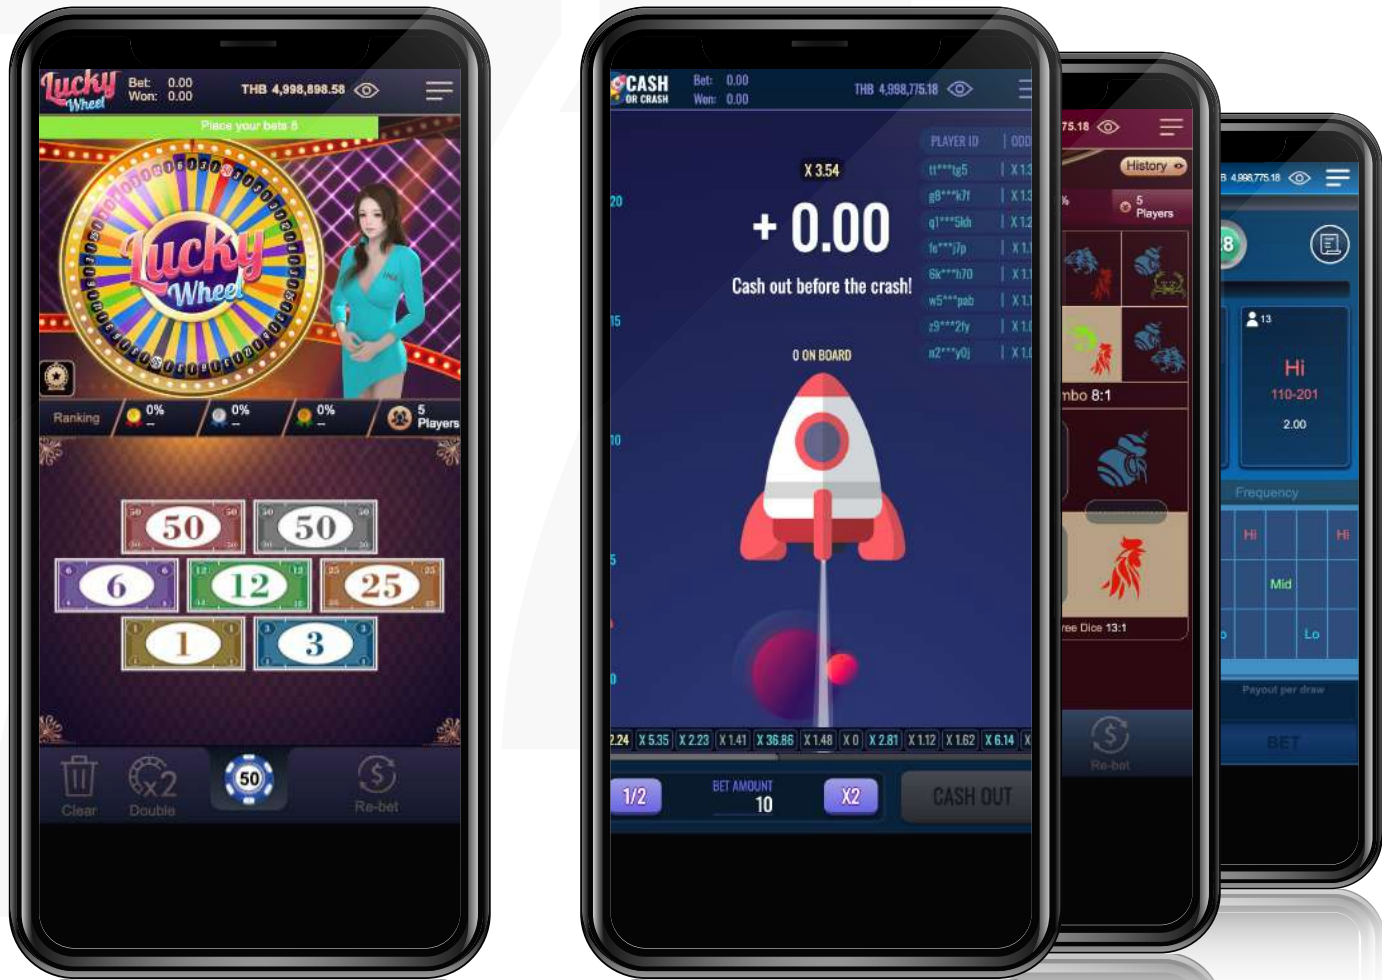

Funky 街机游戏与经典游戏

- 经典游戏和 Funky Games 的街机游戏 (火箭游戏原创于 Funky Games 的街机系列)