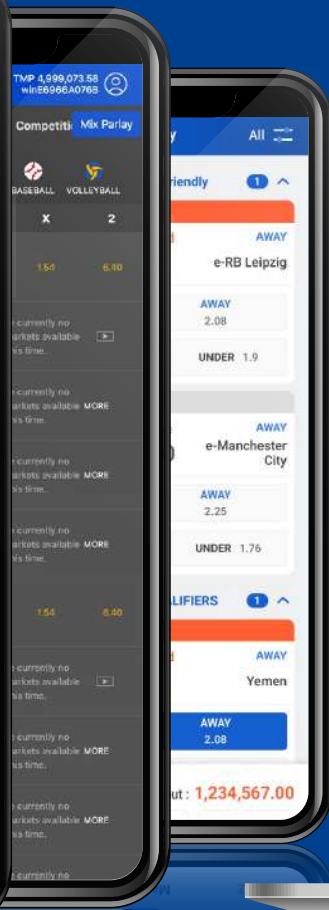

多功能体育博彩 投注界面